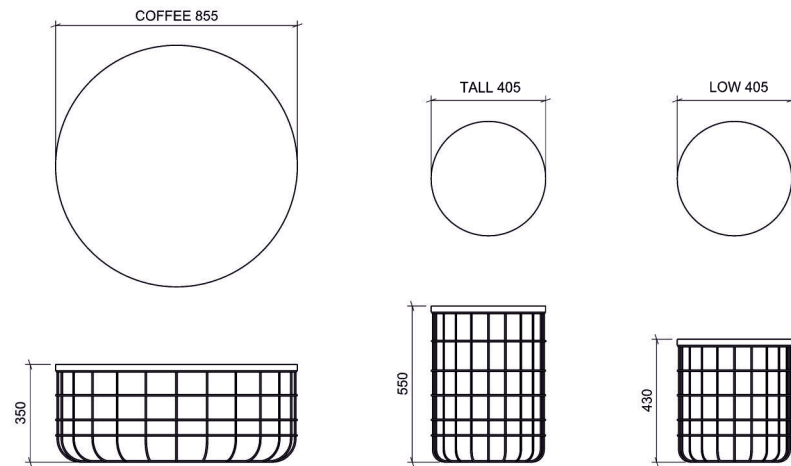

# WIRE

COFFEE, TALL SIDE & LOW SIDE TABLE  
POWDER COATED STEEL CONSTRUCTION  
RAL 9005 AS STANDARD  
WAX OILED TIMBER COMPONENTS

AMERICAN BLACK WALNUT  
EUROPEAN WHITE OAK

**DARE**

DARESTUDIO.COM ■ +44 (0) 1273 607192 ■ INFO@DARESTUDIO.COM