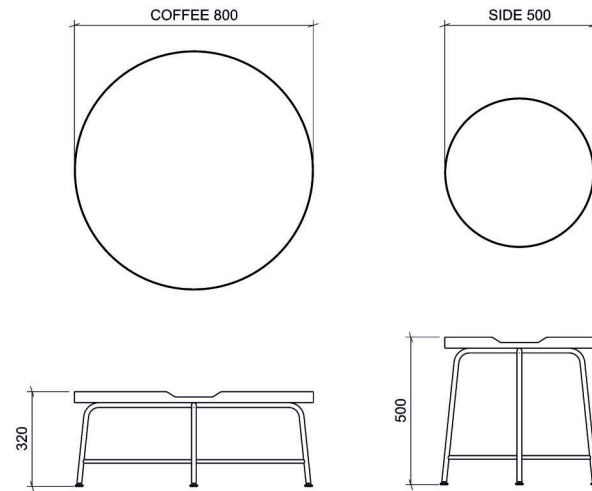

MONTY

COFFEE & SIDE TABLE
POWDER COATED STEEL CONSTRUCTION
RAL 9005 AS STANDARD
BRASS FEET

AMERICAN BLACK WALNUT - EGGER HPL
WHITE - EGGER HPL

DARE

DARESTUDIO.COM ■ +44 (0) 1273 607192 ■ INFO@DARESTUDIO.COM