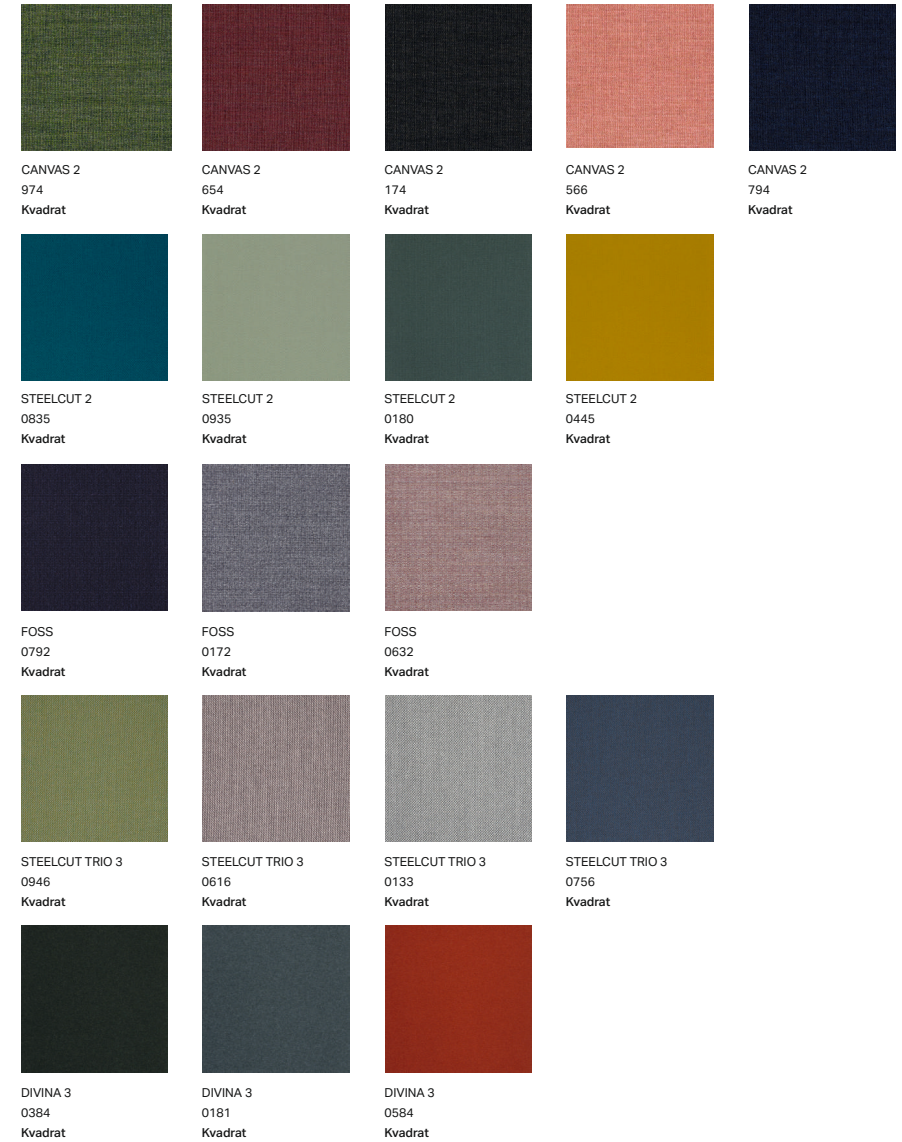

FABRIC GROUP 2

The overview above refers to the fabric group 1 collection and shows a sample selection of the colours available.
For further information please go to the fabric supplier website:
www.kvadrat.dk